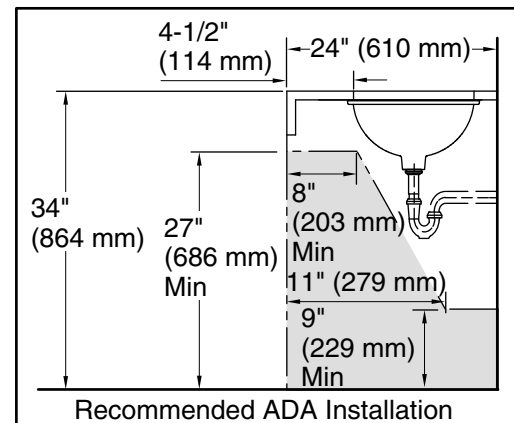

### Technical Information

All product dimensions are nominal.

Bowl configuration: Single

Installation: Under-mount

Bowl area (Only): Length: 17" (432 mm)  
Width: 14" (356 mm)  
Water depth: 6-3/8" (162 mm)