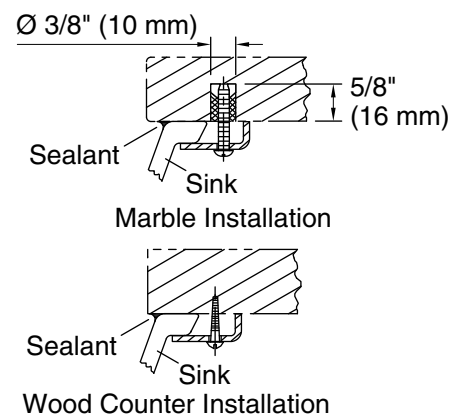

### Technical Information

All product dimensions are nominal.

Bowl configuration: Single

Installation: Under-mount

Bowl area (Only): Length: 17" (432 mm)  
Width: 14" (356 mm)  
Water depth: 6-3/8" (162 mm)