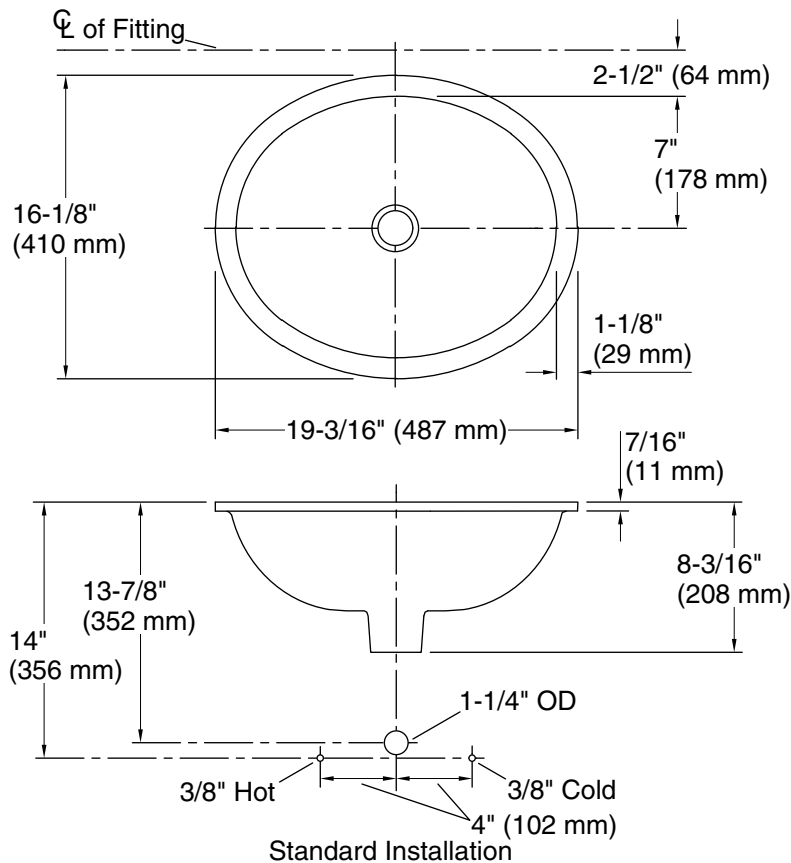

### Technical Information

All product dimensions are nominal.

Bowl configuration: Single

Installation: Under-mount

Bowl area (Only): Length: 17" (432 mm)  
Width: 14" (356 mm)  
Water depth: 6-3/8" (162 mm)

Drain hole: 1-3/4" (44 mm)

Template: 1151011-7, required, included